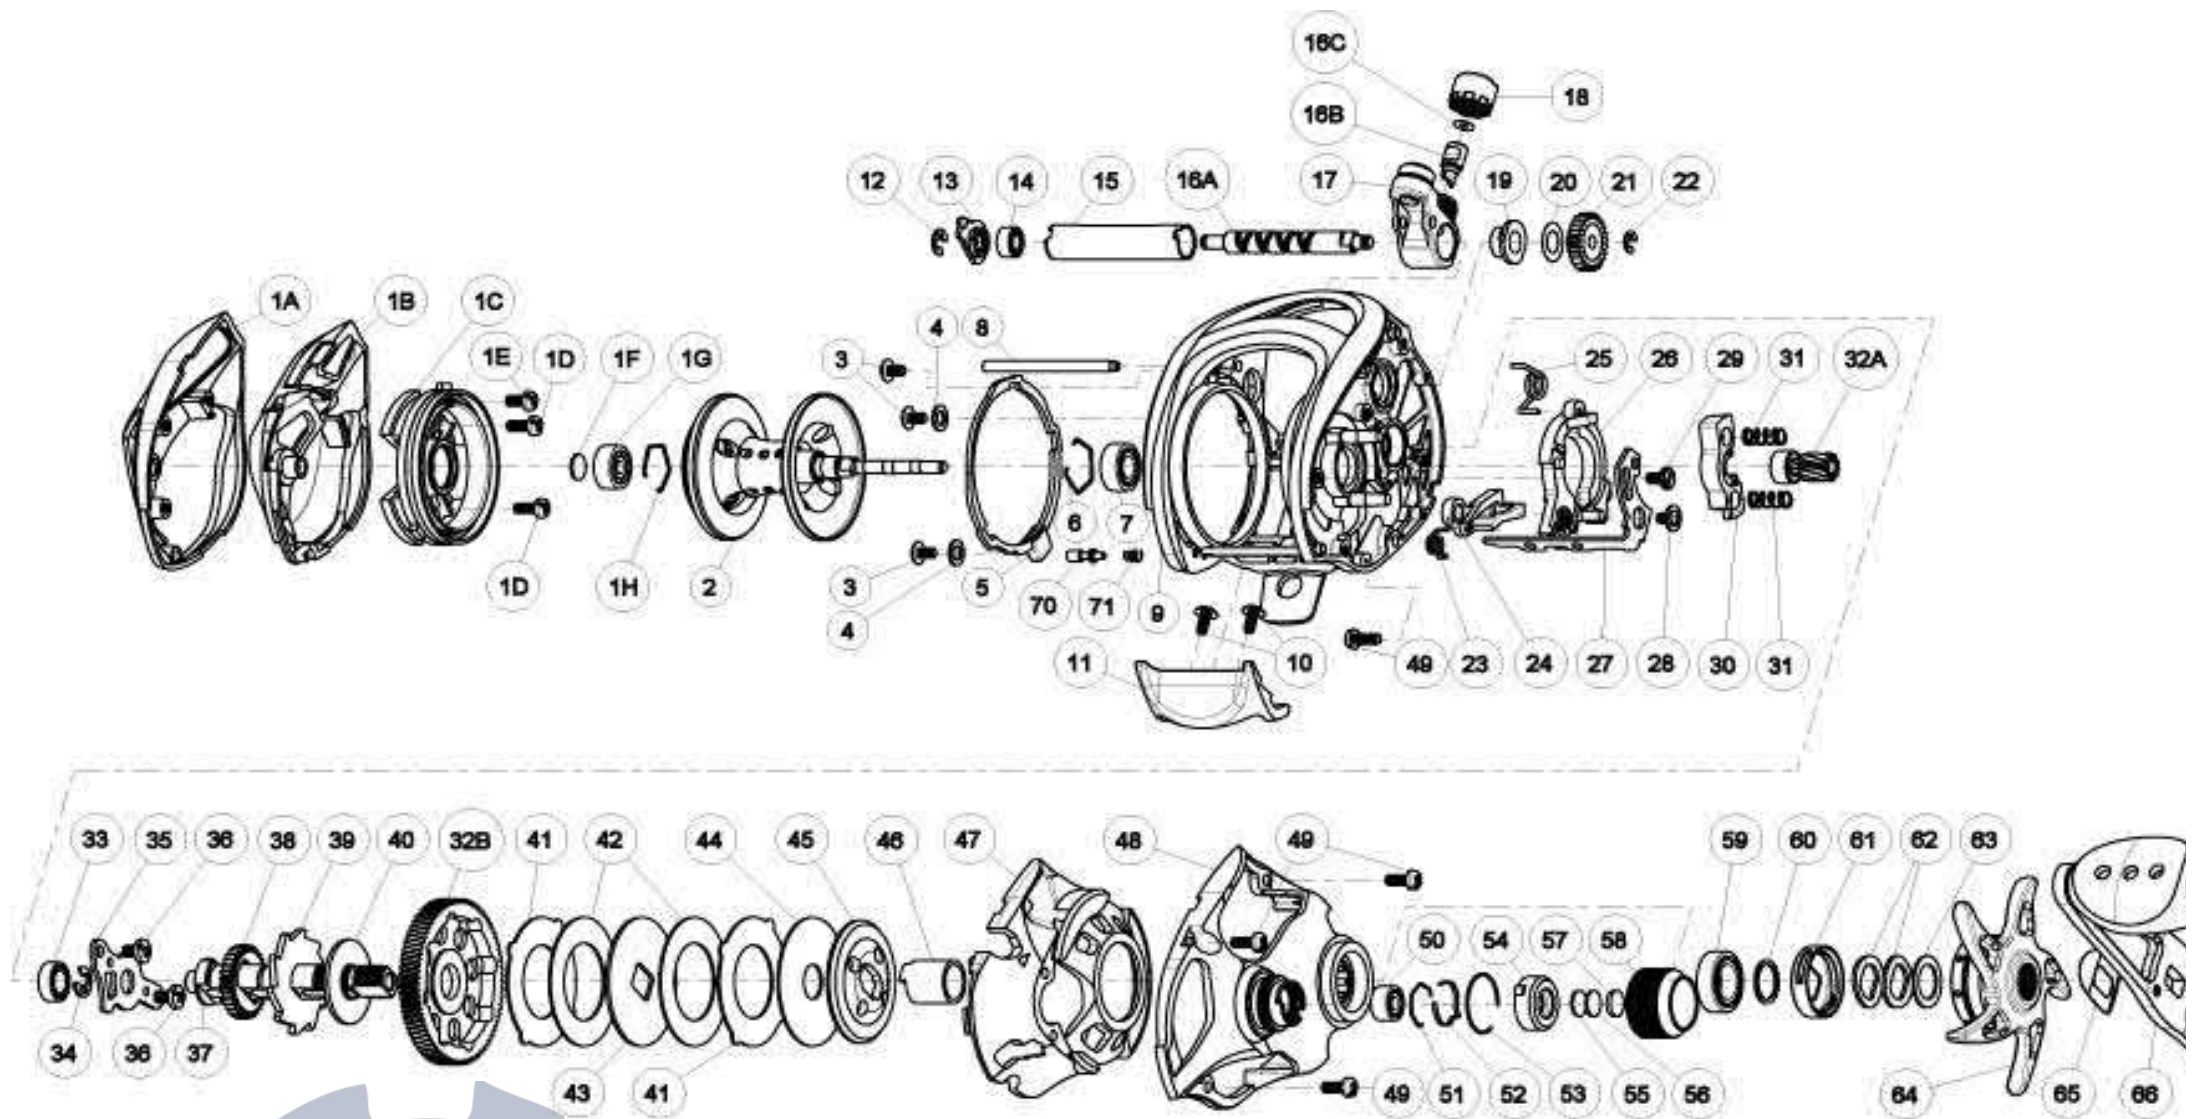

## Exo EX100SPTA

Quantum EX100SPTA Bait Cast Reel Part List

Key #	Description	Qty	Part No.	Key #	Description	Qty	Part No.
1	Palm Side Cover Kit include	1	LX4023-03	32	Gear Kit Include	1	PW4011-03
	1A - Palm Side Cover	1	N/A		32A - Pinion Gear Assembly	1	N/A
	1B - Palm Side Cover Insert	1	N/A		32B - Drive Gear	1	N/A
	1C - Spool Cover Assembly	1	N/A	33	Crank Shaft Ball Bearing - L	1	SW017-01
	1D - Spool Cover Screw A	2	N/A	34	E-Clip	1	QW120-01
	1E - Spool Cover Screw B	1	N/A	35	Crank Shaft Retainer	1	LX002-01
	1F - Spool Tension Shim	1	N/A	36	Crank Shaft Retainer Screw	2	JX107-04
	1G - Spool Shaft Ball Bearing - Palm	1	N/A	37	Crank Shaft	1	YW008-01
	1H - Clip Ring	1	N/A	38	O/S Drive Gear	1	PW112-01
2	Spool Assembly	1	LX321-01	39	Trip Ratchet	1	PW083-01
3	Side Cover Locking Plate Screw	1	QW053-09	40	Trip Ratchet Washer	1	YW111-01
4	Side Cover Locking Plate Washer	2	QW035-01	41	Drag Key Washer	1	PW048-02
5	Side Cover Locking Lever Assembly	1	LX362-01	42	Drag Disc - A	1	PW059-01
6	Clip Ring	1	EX080-01	43	Drag "D" Washer	1	YW045-02
7	Spool Shaft Ball Bearing - Gear	1	EX017-02	44	Drag Disc - B	1	YW059-01
8	Stabilizer Bar - A	1	DW061-01	45	Drag Washer	1	PW045-02
9	Frame Assembly	1	LX301-04	46	One Way Clutch Sleeve	1	UX052-01
10	Thumb Bar Screw	1	CW125-01	47	Gear Side Cover Insert	1	LX143-01
11	Thumb Bar	1	LX009-01	48	Gear Side Cover Assembly	1	LX324-05
12	E-Clip	1	NX092-01	49	Gear Side Cover Screw	4	BV123-05
13	Bearing Retainer	1	LX067-01	50	Tension Knob Ball Bearing	1	SW117-01
14	Worm Shaft Ball Bearing	1	XX117-01	51	Tension Knob Ball Bearing Clip Ring	1	PW080-01
15	Worm Shaft Guide	1	DW016-01	52	Tension Knob Click Spring	1	PW114-01
16	Worm Shaft Kit Include	1	HV4072-02	53	Tension Knob Click Ratchet Retainer	1	YW080-01
	16A - Worm Shaft	1	HV072-02	54	Tension Knob Click Ratchet	1	PW113-01
	16B - Line Guide Pawl	1	CX006-01	55	Spool Tension Washer	1	QW032-04
	16C - Line Guide Carrier Washer	1	BV035-01	56	Spool Tension Support Washer	1	PW032-01
17	Line Guide Carrier Assembly	1	PW347-01	57	Spool Cushion Washer	1	EX082-02
18	Line Guide Carrier Screw	1	ZW007-01	58	Spool Tension Knob Kit	1	PW4033-05
19	Worm Shaft Bushing - Gear Side	1	PW068-01	59	Crank Shaft Ball Bearing	1	TW058-01
20	O/S Pinion Gear Washer	1	EX035-01	60	Crank Shaft Ball Bearing Washer	1	TW035-02
21	O/S Pinion Gear	1	PW085-01	61	Drag Click Spring Assembly	1	YX4114-02
22	E-Clip	1	NX090-01	62	Spring "D" Washer	2	JX046-01
23	Kick Lever Spring	1	GX097-01	63	Star Drag Washer	1	ZW032-01
24	Kick Lever	1	PW077-01	64	Star Drag	1	DW055-08
25	Release Slider Spring	1	DW104-01	65	Handle Washer	1	NX054-01
26	Release Slider	1	LX039-01	66	Handle Assembly	1	LX318-01
27	Release Slider Link	1	LX036-01	67	Handle Nut	1	DW003-05
28	Release Slider Screw	1	CX076-03	68	Handle Nut Cap	1	DW034-02
29	Release Slider Link Screw	1	EW125-02	69	Handle Nut Cap Screw	1	DW050-02
30	Pinion Yoke	1	PW025-01	70	Locking Lever Stopper	1	NB093-01
31	Yoke Spring	2	GX040-01	71	Locking Lever Stopper Spring	1	NB040-01